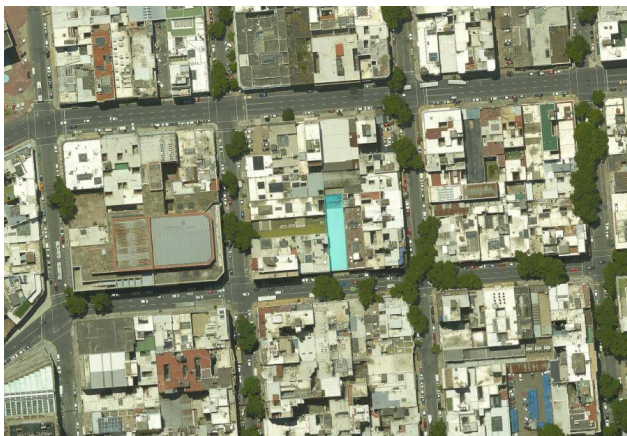

Photo Catalog

FORUM - Av. Prof. Dr. Euclides Peluffo 1649 GSS104, Buceo, Montevideo
T 099170152 | contacto@c21alpha.com.uy | <https://c21alpha.com.uy>

Property subject to availability.

Price subject to change without notice.

The sending of this file does not commit the parties to the subscription of any legal document. The information and measurements are approximate and must be confirmed with the relevant documentation.