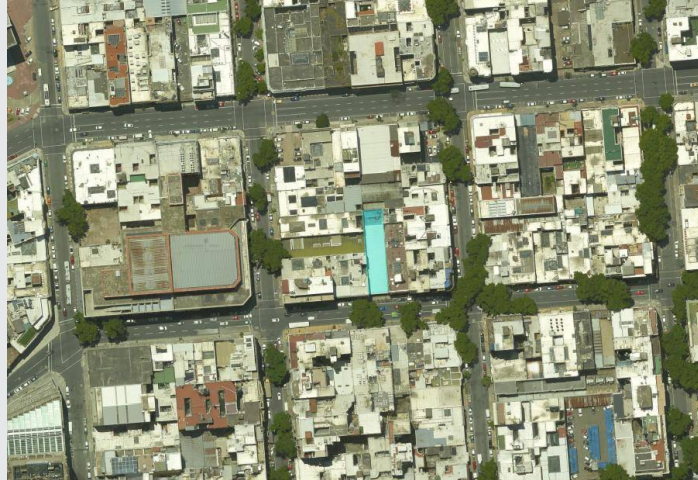

Arq Germán Oyhenart

CENTURY 21.

Alpha

ID: 7073

goyhenart@c21alpha.com.uy

+59891035950

Land for Sale

Mercedes 1111 Centro, Montevideo

Sale: US$ 395,000

Property type: Land

Operation: Sale

• **Land:** 442.0 sqm

Property status

Age: 0

Description

Lot for Sale Center

Real estate development idea

Promoted housing area

FOS% 100

442 m2 of land

10.43 meters in front

43 meters deep