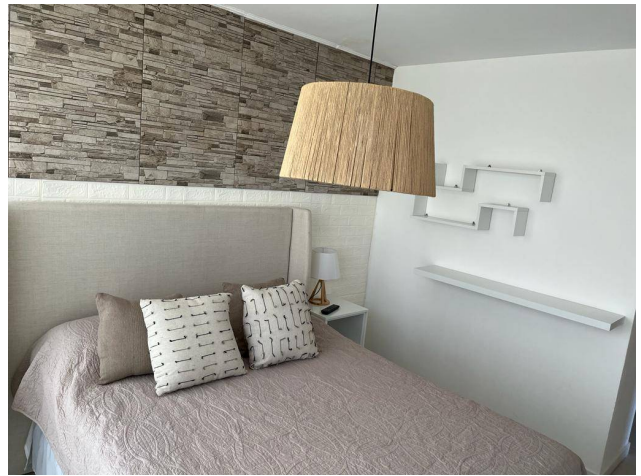

Av. Roosevelt y Av. Orlando Pedragosa Sierra, Punta del Este, Maldonado
T 099170152 | contacto@c21eastcoast.com.uy

Property subject to availability.

Price subject to change without notice.

The sending of this file does not commit the parties to the subscription of any legal document. The information and measurements are approximate and must be confirmed with the relevant documentation.