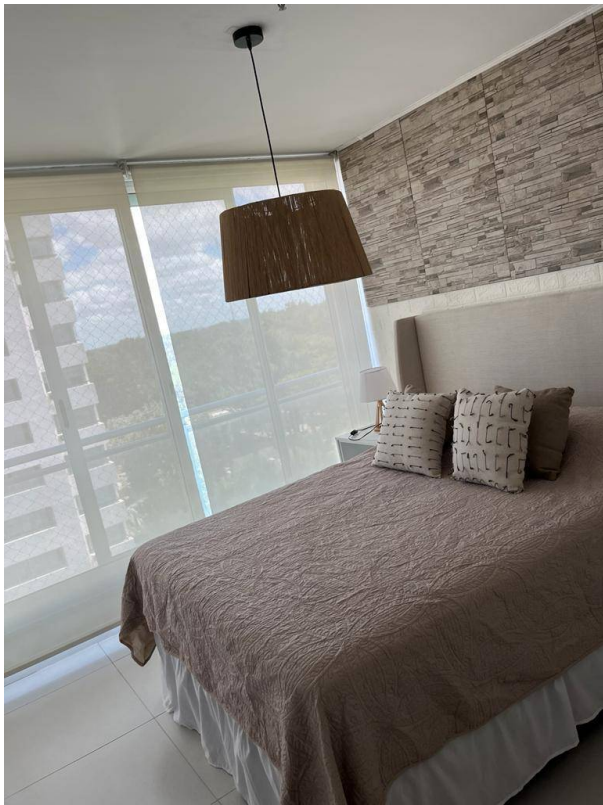

Av. Roosevelt y Av. Orlando Pedragosa Sierra, Punta del Este, Maldonado
T 099170152 | contacto@c21eastcoast.com.uy

Property subject to availability.

Price subject to change without notice.

The sending of this file does not commit the parties to the subscription of any legal document. The information and measurements are approximate and must be confirmed with the relevant documentation.