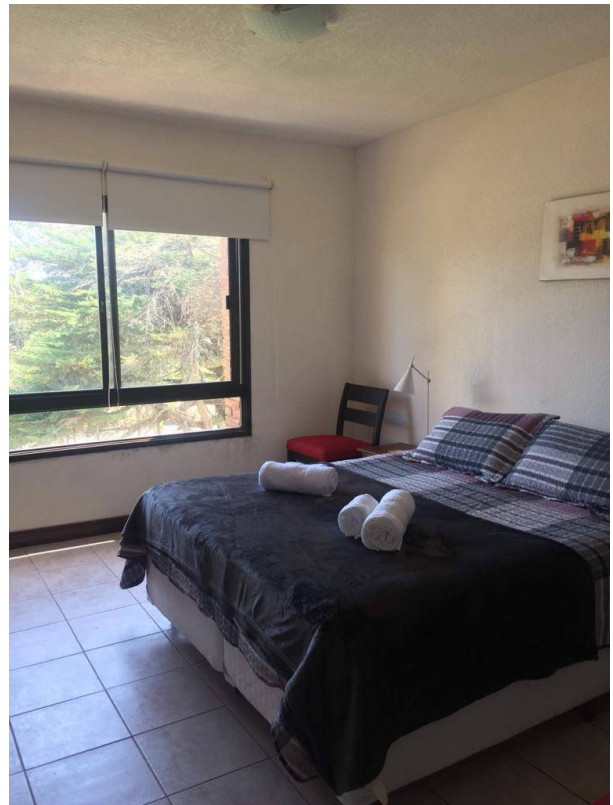

Av. Roosevelt y Av. Orlando Pedragosa Sierra, Punta del Este, Maldonado
T 099170152 | contacto@c21eastcoast.com.uy

Property subject to availability.

Price subject to change without notice.

The sending of this file does not commit the parties to the subscription of any legal document. The information and measurements are approximate and must be confirmed with the relevant documentation.