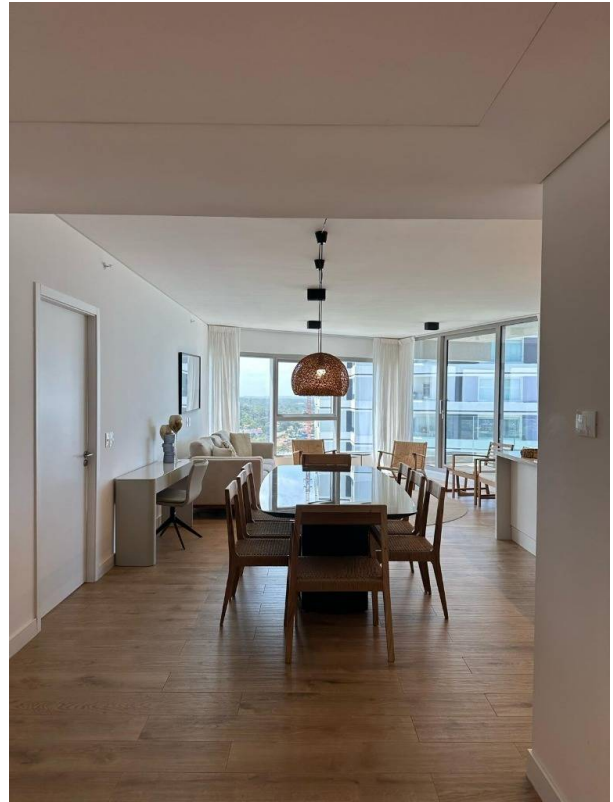

Photo Catalog