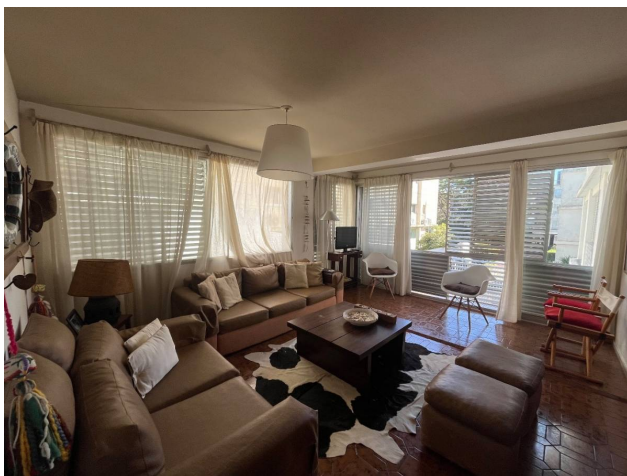

Photo Catalog