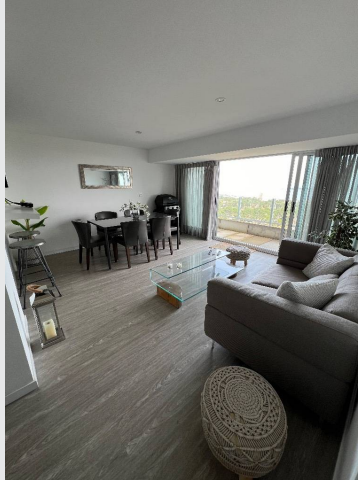

Jesica Romero

CENTURY 21.
East Coast

ID: 9443
jromero@c21eastcoast.com.uy
+59893322383

Condominium for Sale

Roosevelt (Ocean Drive Country) unidad 2005 Punta del Este, Maldonado

Sale: US$ 280,000

Property type: Condominium

Operation: Sale

- **Land:** 83.0 sqm
- **Building:** 83.0 sqm
- **Bedrooms:** 2
- **Bathrooms:** 2
- **Parking lots:** 1
- **Floor Type:** piso alto

• Kitchen	• Cable	• Sewer	• Internet
• Pavement	• Balcony	• Storage	• Living room
• Individual air conditioning	• Furnished	• Suitable credit	• Sports Center
• Grill	• Underground garage	• Garage	• Gym
• Sauna	• Swimming pool	• Quincho	• Game room
• SUM	• Security	• 24 hour security	• Solarium
	• Elevator		

Property status

Age: 999