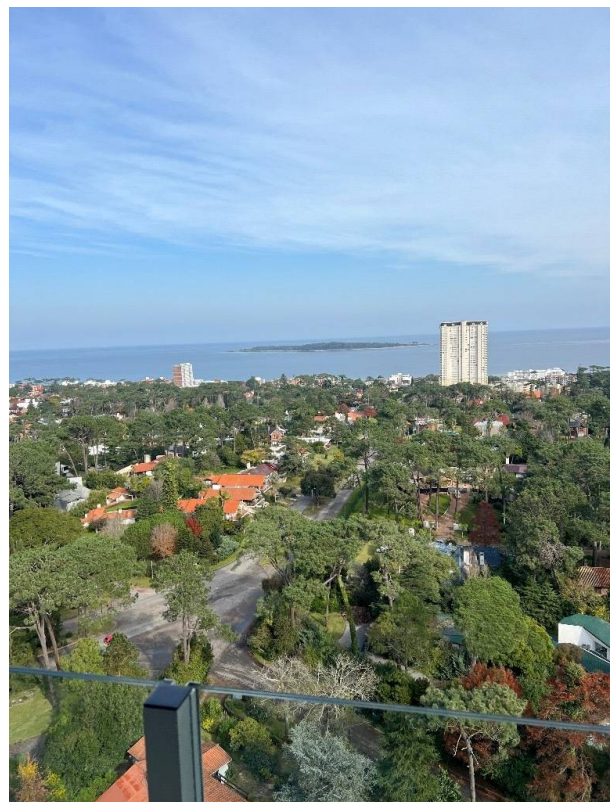

Property status

Age: 999

Description

Excellent apartment with excellent views in all its rooms of the peninsula and Mansa beach, on Av. Roosevelt, in a privileged area of Punta del Este, is this spacious apartment on a high floor.

Schedule your visit!

Location

Roosevelt (Ocean Drive Country) unidad 2005 , Punta del Este, Maldonado

References

Photo Catalog

Av. Roosevelt y Av. Orlando Pedragosa Sierra, Punta del Este, Maldonado
T 099170152 | contacto@c21eastcoast.com.uy