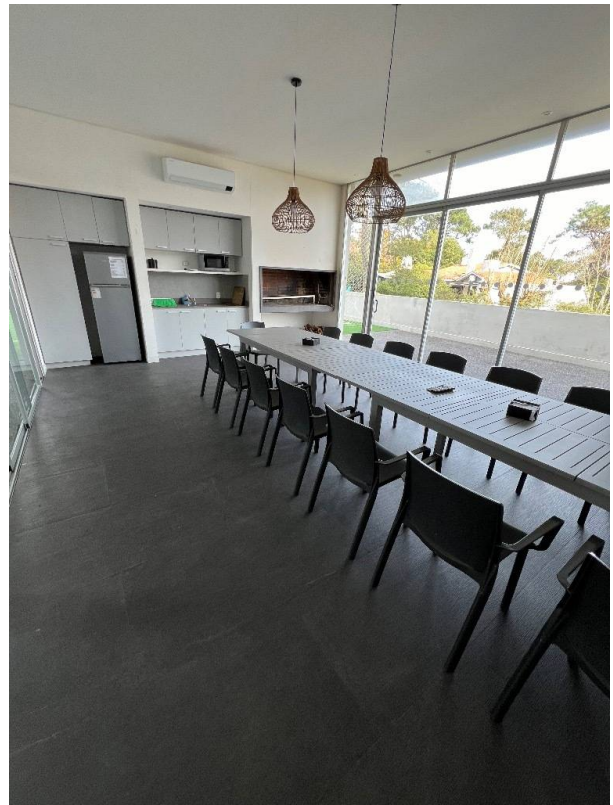

Av. Roosevelt y Av. Orlando Pedragosa Sierra, Punta del Este, Maldonado
T 099170152 | contacto@c21eastcoast.com.uy

Property subject to availability.

Price subject to change without notice.

The sending of this file does not commit the parties to the subscription of any legal document. The information and measurements are approximate and must be confirmed with the relevant documentation.